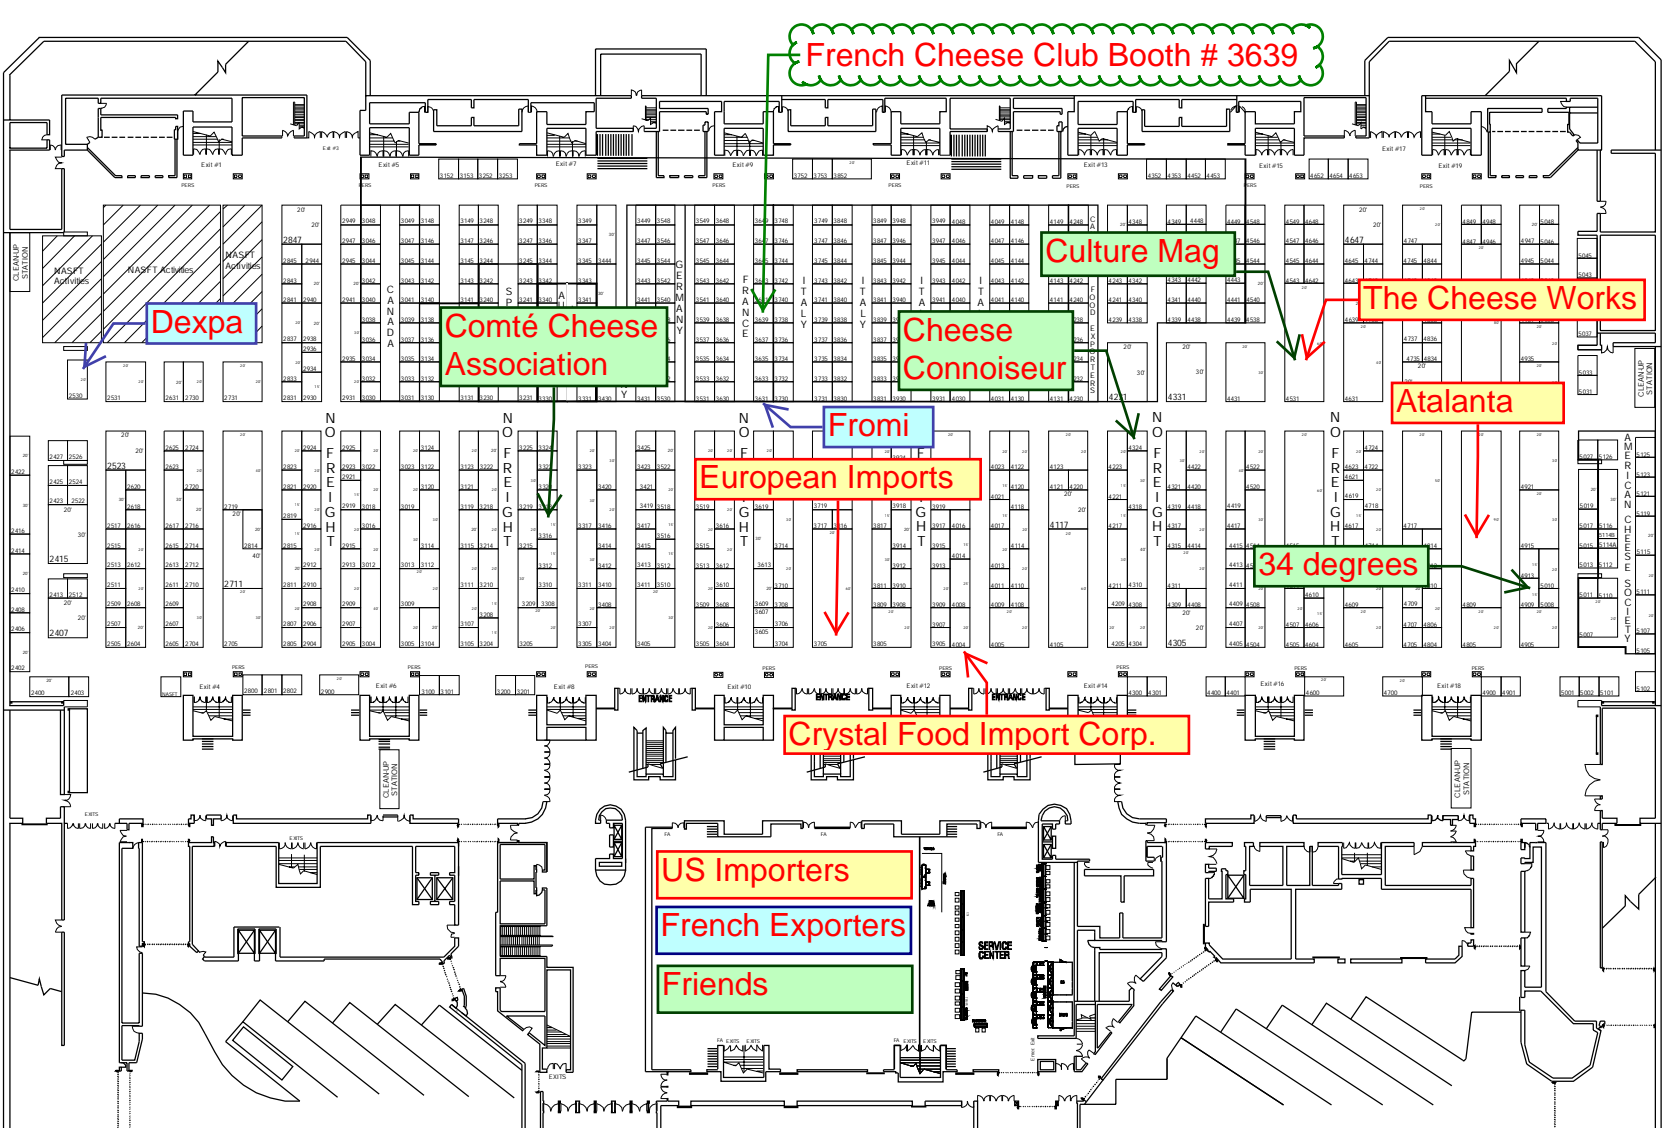

French Cheese Club Booth # 3639

Dexpa

Comté Cheese Association

European Imports

Fromi

Cheese Connoisseur

Culture Mag

The Cheese Works

Atalanta

34 degrees

Crystal Food Import Corp.

US Importers
French Exporters
Friends

The French Farm

CHEEZWHSE.COM

CALIFORNIA

RESERVATIONS COUNTER

MASSAGE

INFO COUNTER

Directory Bin

STAIRS AND ESCALATORS TO UPPER N. LOBBY

WELCOME BANNER

Work Area

Break Room

AE

FREIGHT ENTRANCE

FREIGHT ENTRANCE

* LAST IN, FIRST OUT BOOTHS

* LAST IN, FIRST OUT BOOTHS

EXIT #25

EXIT #34

EXIT #24

FREIGHT ENTRANCE